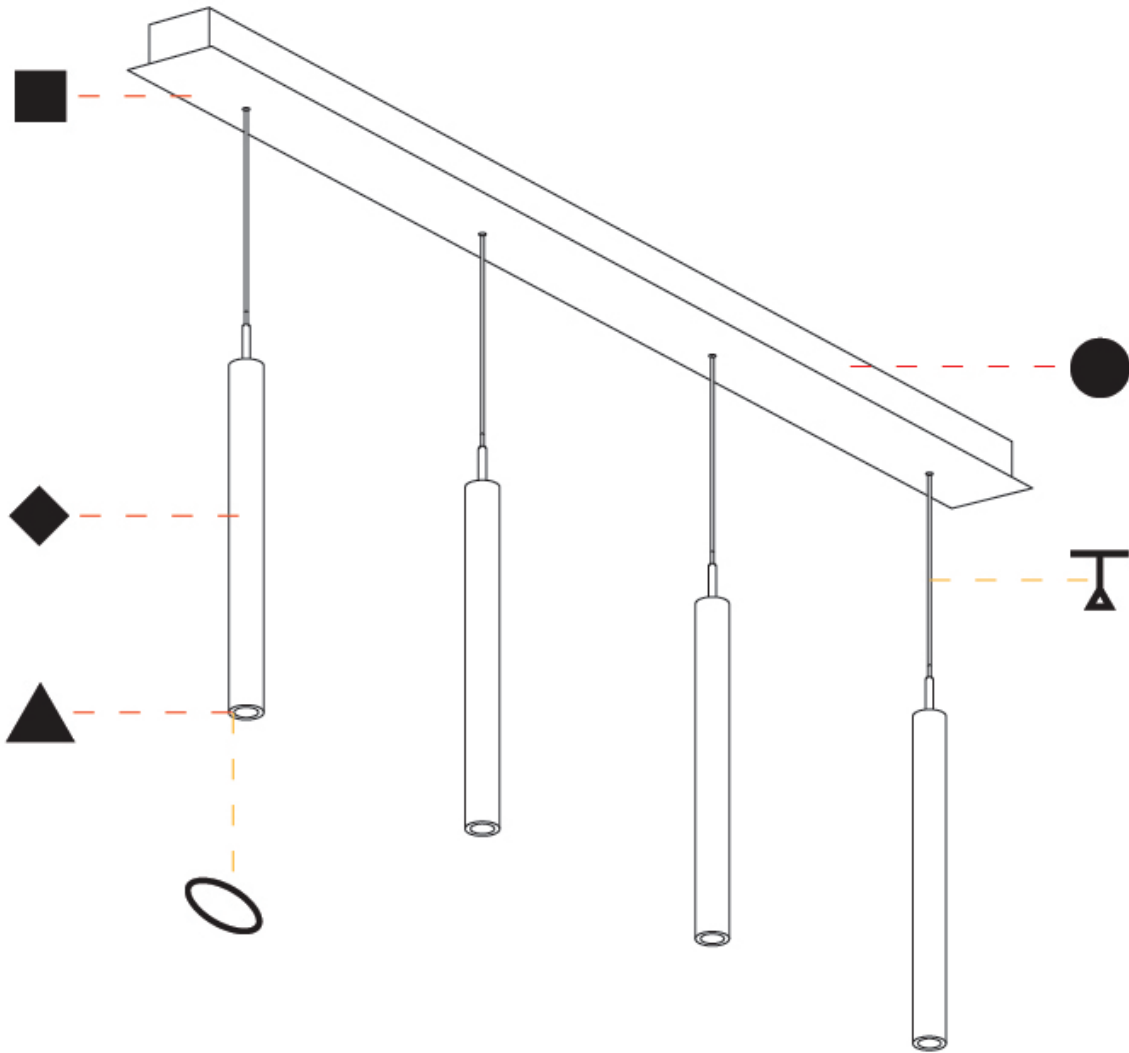

A

G-MINI CHANNEL HANGOVER SUSPENSION

A300619-

base number LED Dimming Finishes (Diamond) Finishes (Triangle) Finishes (Circle) Finish Options Shine Ring Beam Angle Options Cable Options

- To build a product code in our configurator select the specify button on the base model # product page
- To build a manual product code on this datasheet choose from the options listed below in blue font and add the suffix to the base model #

GENERAL

Series: G-Mini Channel
 Subseries: G-Mini Channel Hangover
 Brand: Prolight
 Division: Architectural
 Mounting Type: Suspension
 Mounting Location: Ceiling
 Subcategory: Spots

PHYSICAL

Shape: Cylinder
 Diameter (mm): 28
 Diameter (in): 1 1/8
 Length (mm): 1200
 Length (in): 47 1/4
 Height (mm): 300
 Height (in): 11 13/16
 Light Distribution: Direct
 Diffuser: Shine Ring - NOR / OPL / YEL / ORA / RED / BLU / GRN
 Fixture Finish: SSR / BKV / CWI / CRY / HAB / UFT / ITA / RUA / FTG / MYG / LOD / PUS / FRO / FUP / KIA / POP / BLS / SPG / MEY / GOH / GUM / CHC / COM / ABZ / JAG / OBR / MOS / ROR
 Accent Finish: NOF / COP / MIR / SSS
 Fixture Material: Extruded Aluminum / Steel
 Cable Details: 2,000mm/78 3/4" / 4,000mm/157 1/2" - Cable, Black, Green, Orange, Red, White