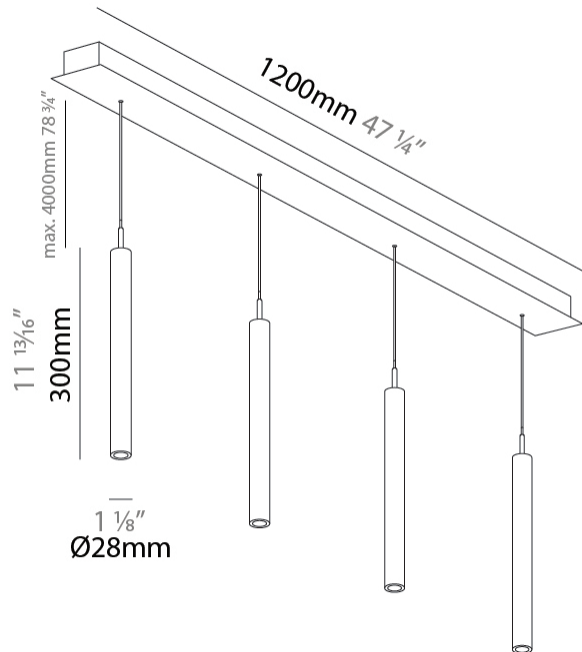

GENERAL

Series: G-Mini Channel
Subseries: G-Mini Channel Hangover
Brand: Prolight
Division: Architectural
Mounting Type: Suspension
Mounting Location: Ceiling
Subcategory: Spots

PHYSICAL

Shape: Cylinder
Diameter (mm): 28
Diameter (in): 1 1/8
Length (mm): 1200
Length (in): 47 1/4
Height (mm): 300
Height (in): 11 13/16
Light Distribution: Direct
Diffuser: Shine Ring - NOR / OPL / YEL / ORA / RED / BLU / GRN
Fixture Finish: SSR / BKV / CWI / CRY / HAB / UFT / ITA / RUA / FTG / MYG / LOD / PUS / FRO / FUP / KIA / POP / BLS / SPG / MEY / GOH / GUM / CHC / COM / ABZ / JAG / OBR / MOS / ROR
Accent Finish: NOF / COP / MIR / SSS
Fixture Material: Extruded Aluminum / Steel
Cable Details: 2,000mm/78 3/4" / 4,000mm/157 1/2" - Cable, Black, Green, Orange, Red, White

ELECTRICAL

Lamp Type: LED (Zhaga Standard)
Input Wattage (W): 26
Total Output Wattage (W): 23.7
Dimming: Tri-Mode (Non-Dimming and Phase Dimming (120Vac only) and 0-10V Dimming)
Driver Included: Yes
Driver Location: Integrated
Driver Type: Constant Current - Universal
Driver Class: Class 2
Input Voltage (V): 120 - 277

LED

Color Temperature (°K): 2700 / 3000 / 3500 / 4000
Max. Delivered Lumen (lm): 1546 / 1615 / 1705 / 1751
Nominal Lumen (lm): 1840 / 1949 / 2057 / 2112
CRI: >90 CRI
Lamp Life (hrs): 50000

OPTICAL

Beam Angle: 20 / 26 / 56

RATINGS AND CERTIFICATIONS

Certified By: Certified for North American Standards
IP rating: IP20